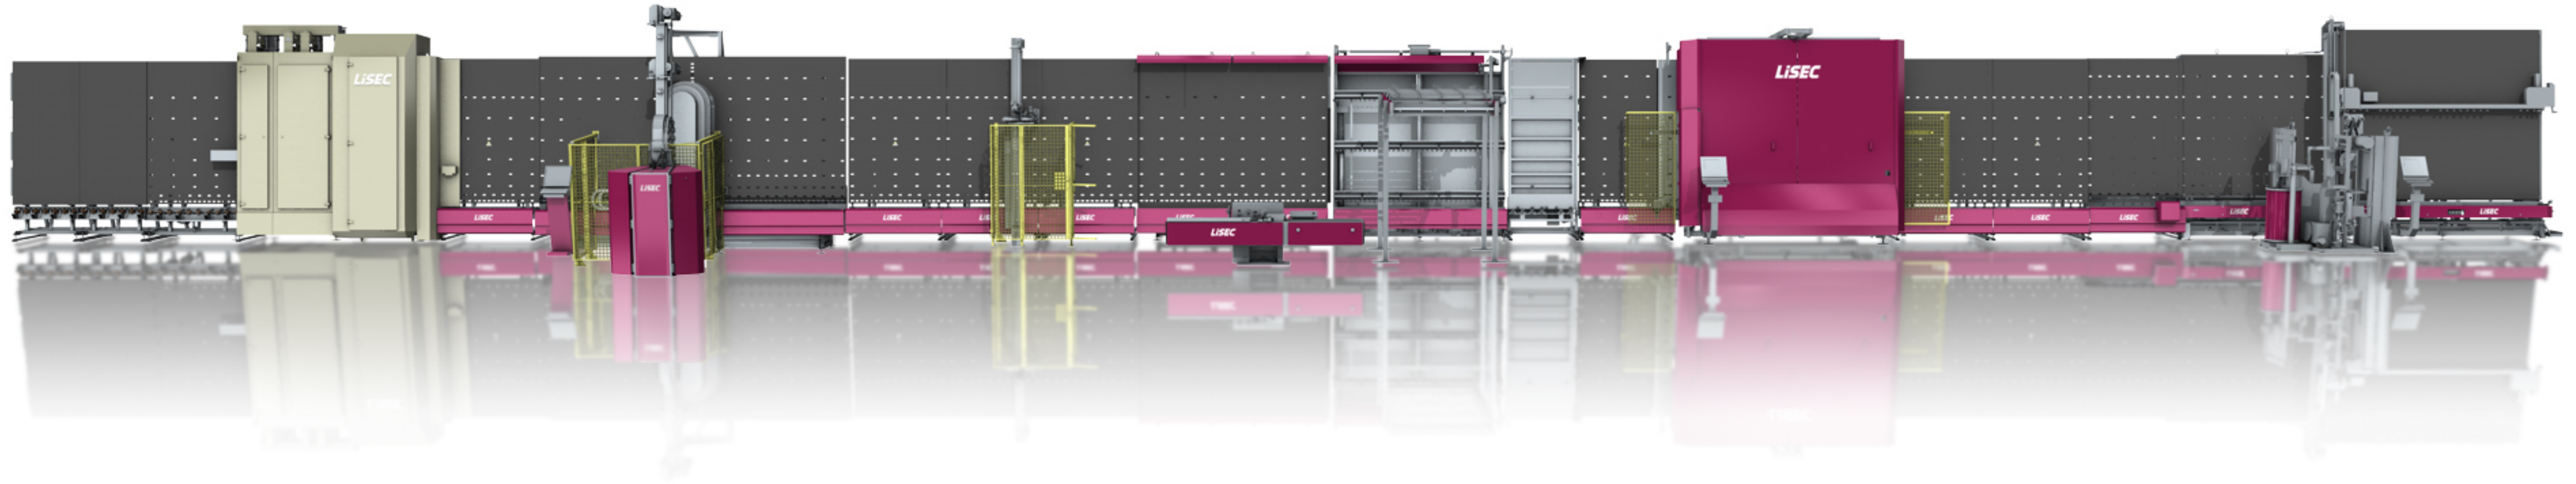

Sample IG-Line with the LiSEC VSA

The LiSEC flexible spacer applicator VSA ensures perfectly applied corners

Equipment layout and specifications are dependent on customer requirements.