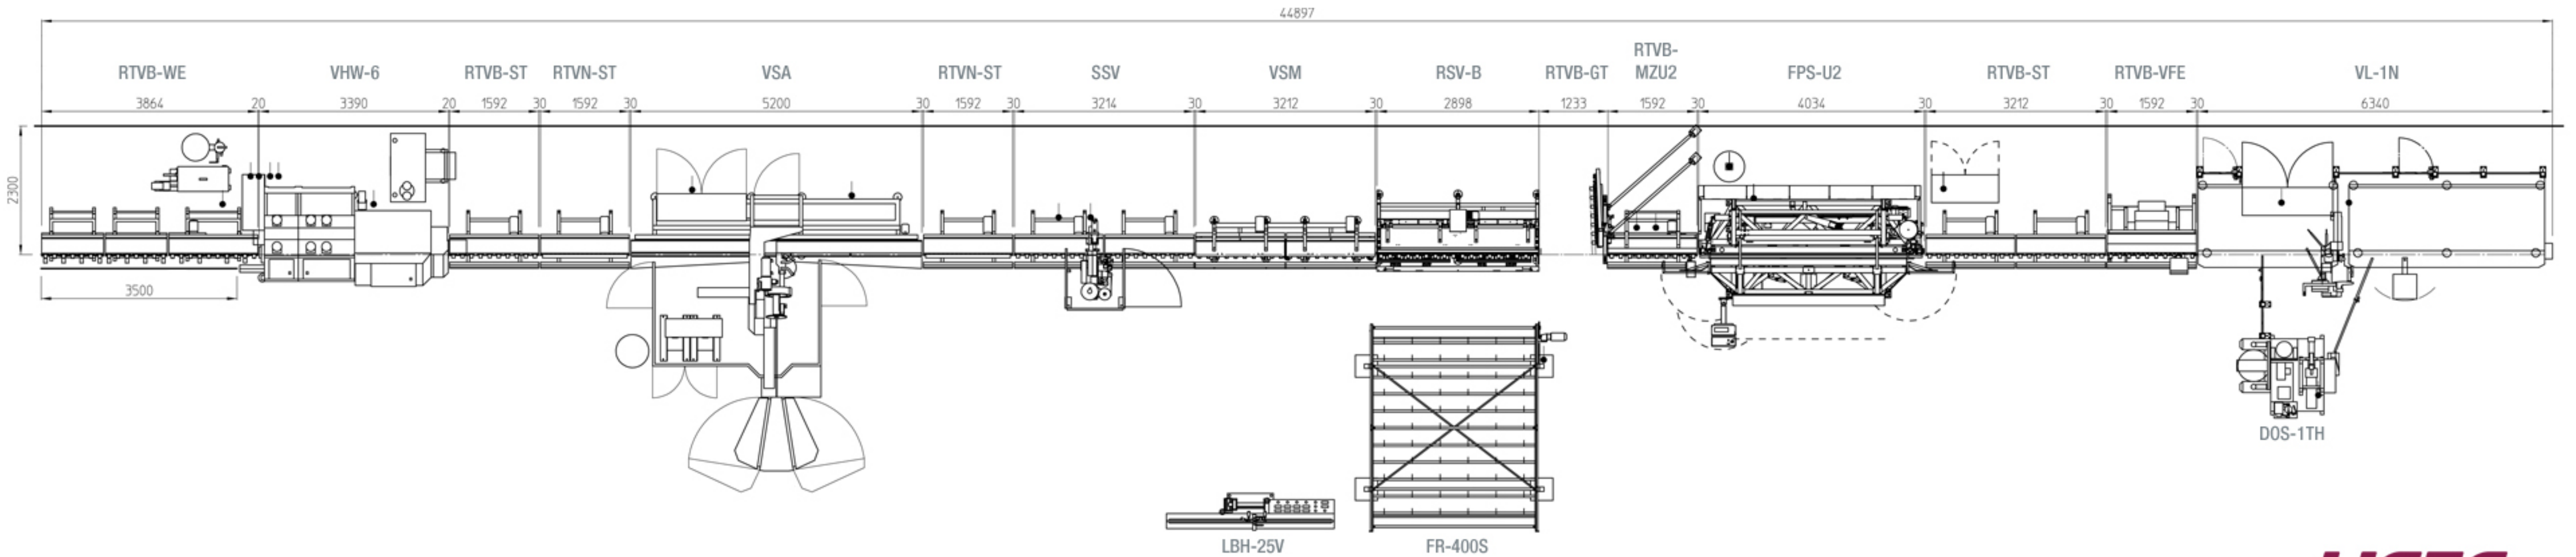

Sample IG-Line with the LiSEC VSA

The LiSEC flexible spacer applicator VSA ensures perfectly applied corners

Equipment layout and specifications are dependent on customer requirements.