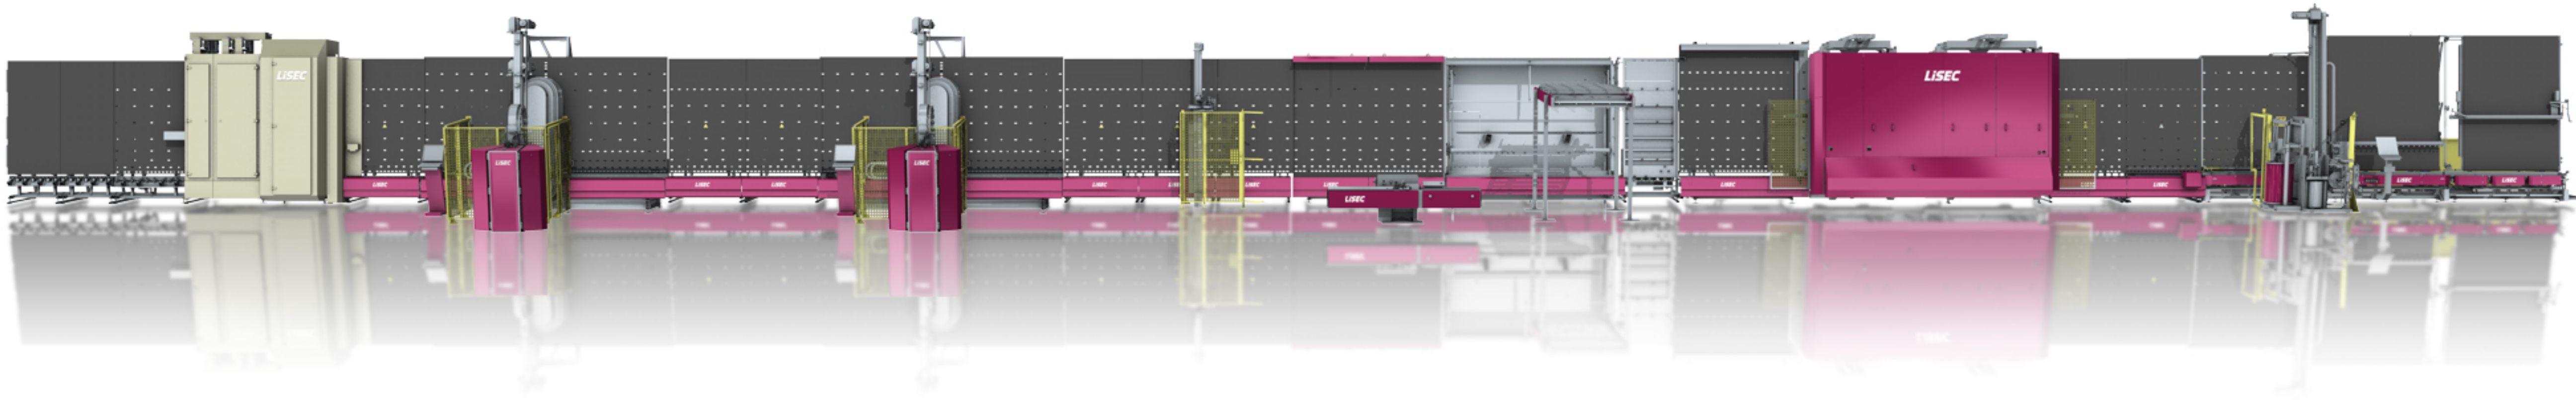

# Sample IG-Line with two LiSEC VSA

Two LiSEC VSA flexible spacer applicators allow the applying of two tapes with different band width without wasting change or tooling time

Equipment layout and specifications are dependent on customer requirements.