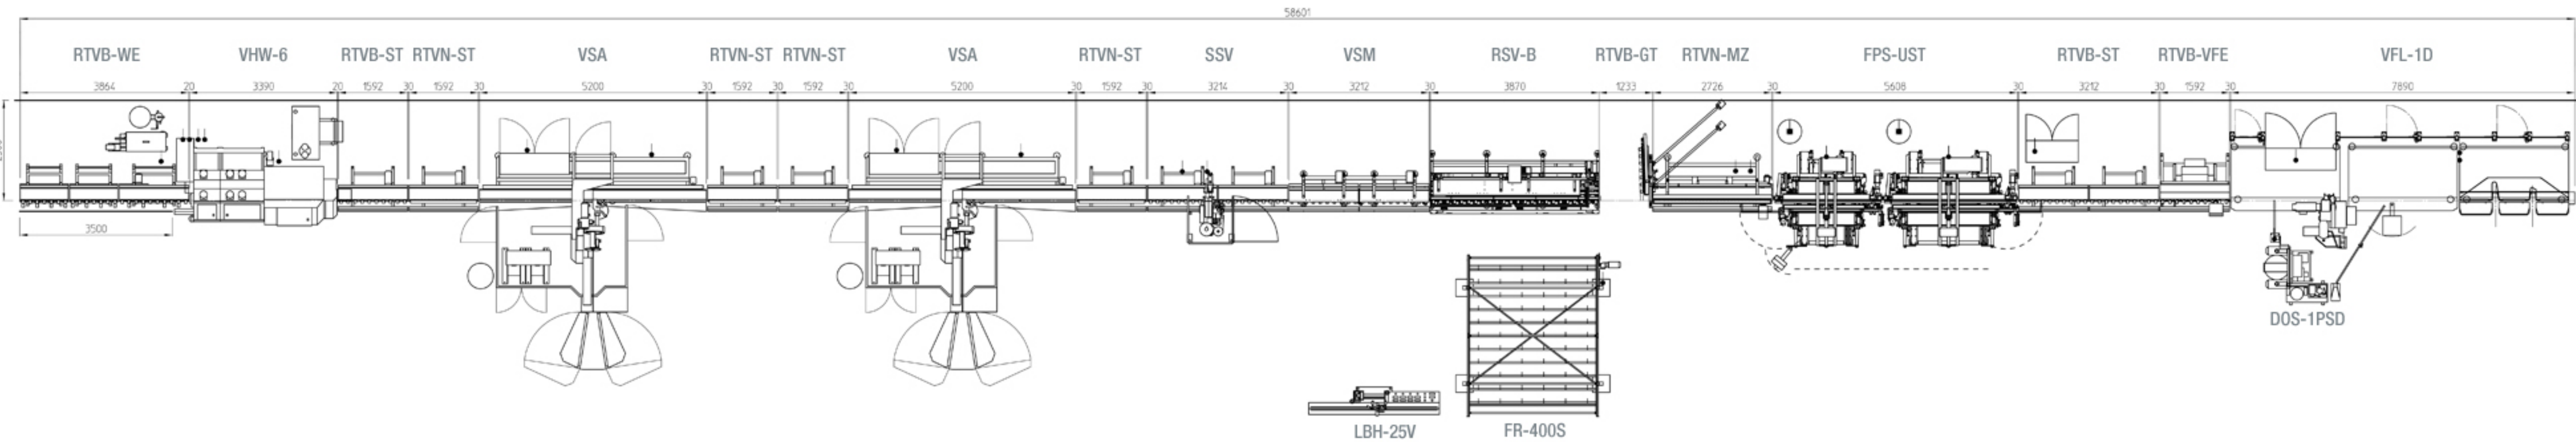

# Sample IG-Line with two LiSEC VSA

Two LiSEC VSA flexible spacer applicators allow the applying of two tapes with different band width without wasting change or tooling time

Equipment layout and specifications are dependent on customer requirements.